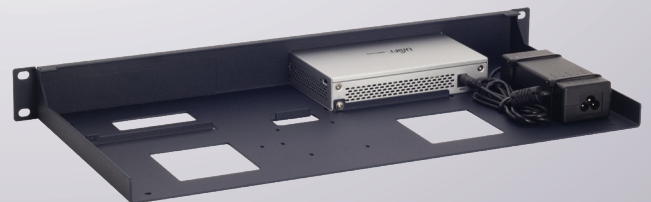

Product Line
WG-RACK

Type
RM-UB-T1

Supported Models **UBIQUITI**
UNIFI SWITCH 8
UNIFI SWITCH 8-60W

DIMENSIONS 1U
COLOR Metallic Dark Blue
PACKING DIMENSIONS 80 x 520 x 270 mm
3.14 x 20.47 x 10.63 in
PRODUCT DIMENSIONS 44 x 482 x 217 mm
(height x width x depth) 1.73 x 18.98 x 8.54 in

Ubiquiti Appliance

ALL THE REASONS TO RACK YOUR APPLIANCE

- Rackmount.IT kits clean up your 19 inch rack and increase the reliability of your appliance.
- Easy 5-minute assembly in a 19 inch rack.
- Front facing network connections.
- Fixed appliance and power supply.
- Next to standard models, Rackmount.IT provides custom made kits in any color on project basis.