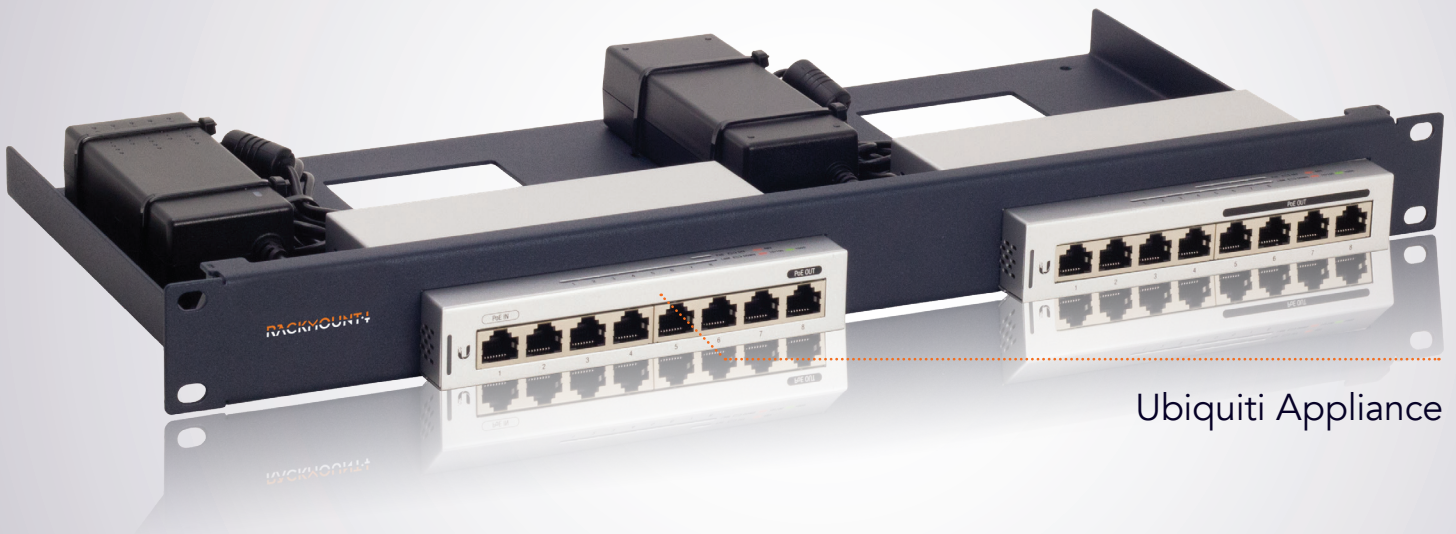

Product Line
WG-RACK

Type
RM-UB-T1

Supported Models **UBIQUITI**
UNIFI SWITCH 8
UNIFI SWITCH 8-60W

DIMENSIONS 1U
COLOR Metallic Dark Blue
PACKING DIMENSIONS 80 x 520 x 270 mm
3.14 x 20.47 x 10.63 in
PRODUCT DIMENSIONS 44 x 482 x 217 mm
(height x width x depth) 1.73 x 18.98 x 8.54 in

Ubiquiti Appliance

ALL THE REASONS TO RACK YOUR APPLIANCE

- Rackmount.IT kits clean up your 19 inch rack and increase the reliability of your appliance.
- Easy 5-minute assembly in a 19 inch rack.
- Front facing network connections.
- Fixed appliance and power supply.
- Next to standard models, Rackmount.IT provides custom made kits in any color on project basis.