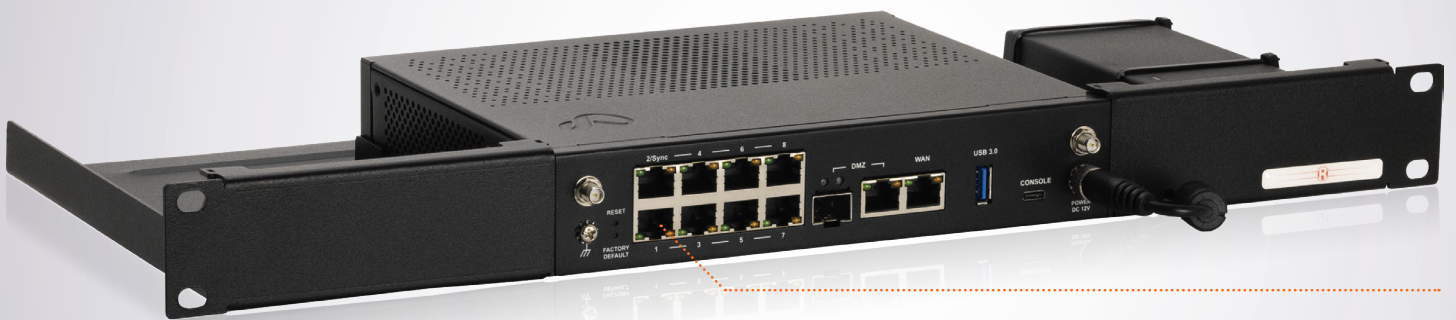

Product Line
CP-RACK

Type
RM-CP-T6

Supported Models **CHECK POINT 1570**
CHECK POINT 1590

DIMENSIONS 1U
COLOR RAL 9005 Black
PACKING DIMENSIONS 80 x 520 x 270 mm
3.14 x 20.47 x 10.63 in
PRODUCT DIMENSIONS 44 x 482 x 217 mm
(height x width x depth) 1.73 x 18.98 x 8.54 in

Check Point Appliance

ALL THE REASONS TO RACK YOUR APPLIANCE

- Rackmount.IT kits clean up your 19 inch rack and increase the reliability of your appliance.
- Easy 5-minute assembly in a 19 inch rack.
- Front facing network connections.
- Fixed appliance and power supply.
- Next to standard models, Rackmount.IT provides custom made kits in any color on project basis.