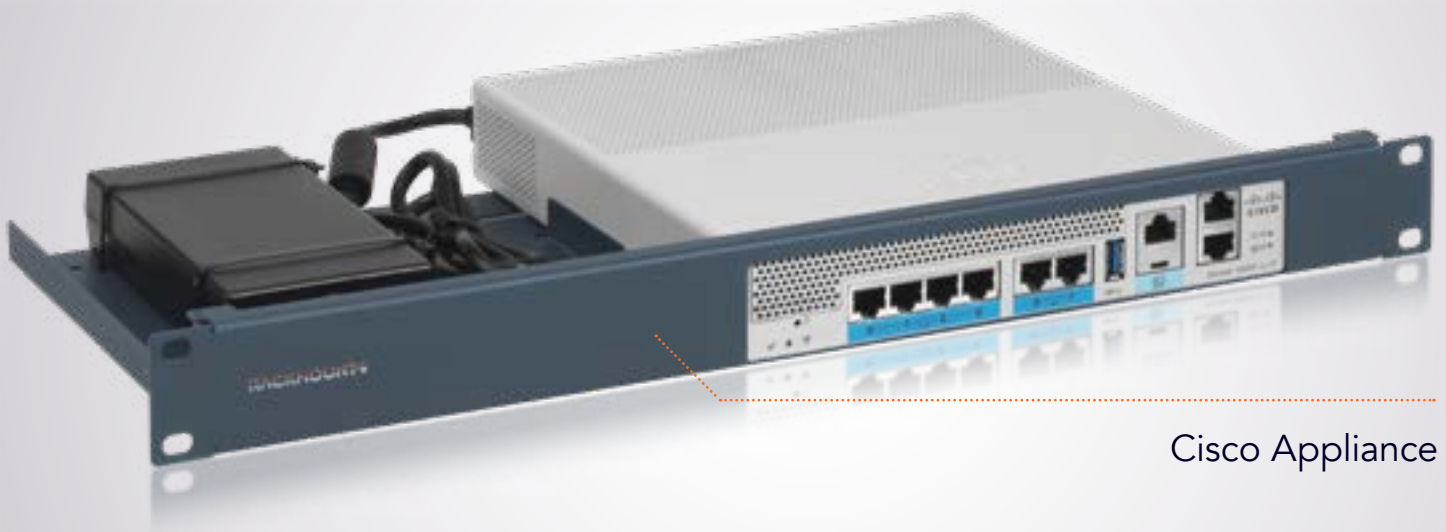

Product Line  
**CISRACK**

Type  
**RM-CI-T16**

Supported Models **CATALYST 9800-L  
WIRELESS LAN  
CONTROLLER**

DIMENSIONS 1U

COLOR Metallic Blue

PRODUCT DIMENSIONS 44 x 482 x 217 mm  
(height x width x depth) 1.73 x 18.98 x 8.54 in

Cisco Appliance

## ALL THE REASONS TO RACK YOUR APPLIANCE

- Rackmount.IT kits clean up your 19 inch rack and increase the reliability of your appliance.
- Easy 5-minute assembly in a 19 inch rack.
- Front facing network connections.
- Fixed appliance and power supply.
- Next to standard models, Rackmount.IT provides custom made kits in any color on project basis.